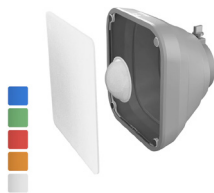

Hobolite

MINI

Portable Continuous LED Light

Specifications

Power	20W
Luminous Flux (6500K)	1200LM
Input	AC 100-240V, 50~60HZ DC 5V/9V
Battery	7.4V 3000MAH, 22.2WH
CRI	96
TLCI	96
CCT	2700K - 6500K
IP Rating	IP20
Dimming	0-100%
Control Methods	Onboard or App
Wireless Method	Bluetooth
Max Distance Wireless Control	65.6 feet
Noise	26DB@1M
Operating Temperature	-10~40°C
Dimensions	3.3" x 2.5" x 4
Net Weight	0.95 lbs

Accessories

Foldable Softbox
& Color Filters