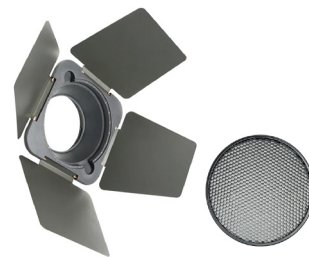

Hobolite

PRO

Portable Continuous LED Light

Specifications

Power	300W
Luminous Flux (6500K)	30000LM
Luminous Flux (2700K)	24000LM
Input	AC 100-240V, 50~60HZ DC 24-48V
Battery	14.8V 6400MAH, 94.72WH
CRI	96
TLCI	96
CCT	2700K - 6500K
Dimming	0-100%
Control Methods	Detachable control panel or App
Wireless Method	Bluetooth
Max Distance Wireless Control	65.6 feet
Noise	28DB@1M
Operating Temperature	-10~40°C
Dimensions	7" x 6.5" x 12.3"
Net Weight	8.1 lbs

Accessories

Barndoors